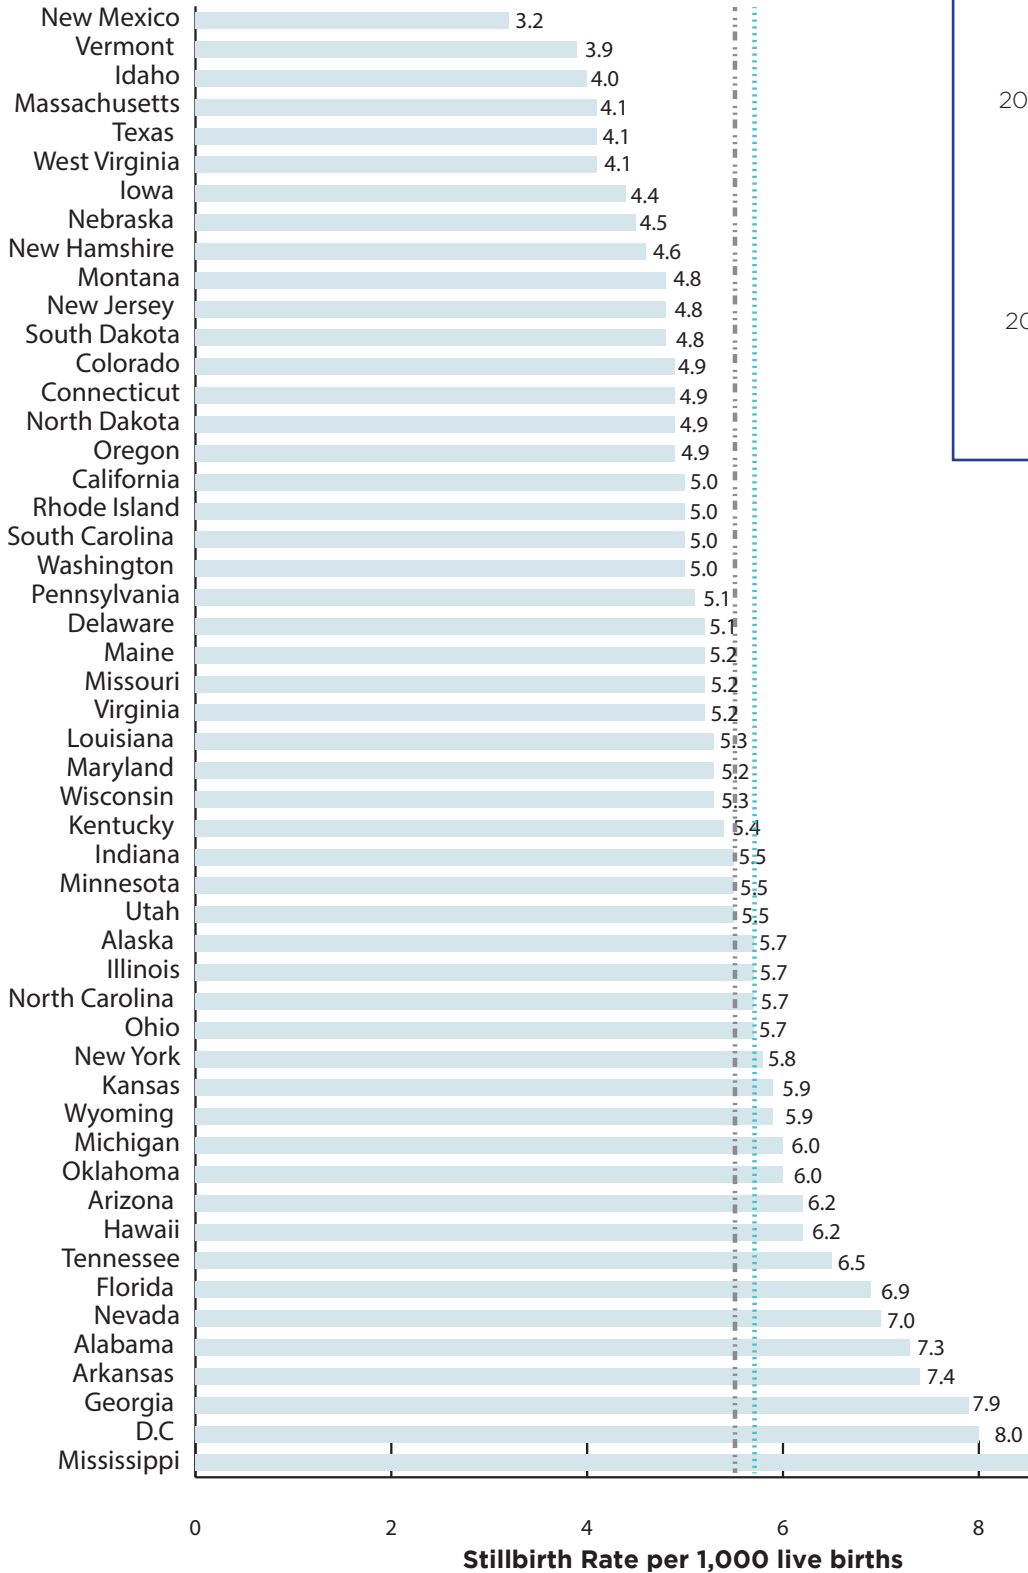

STAR LEGACY  
FOUNDATION

# STATES BY STILLBIRTH RANK

2019 AVERAGE STILLBIRTH RATE

**5.5**

2022 TARGET STILLBIRTH RATE

**5.7**