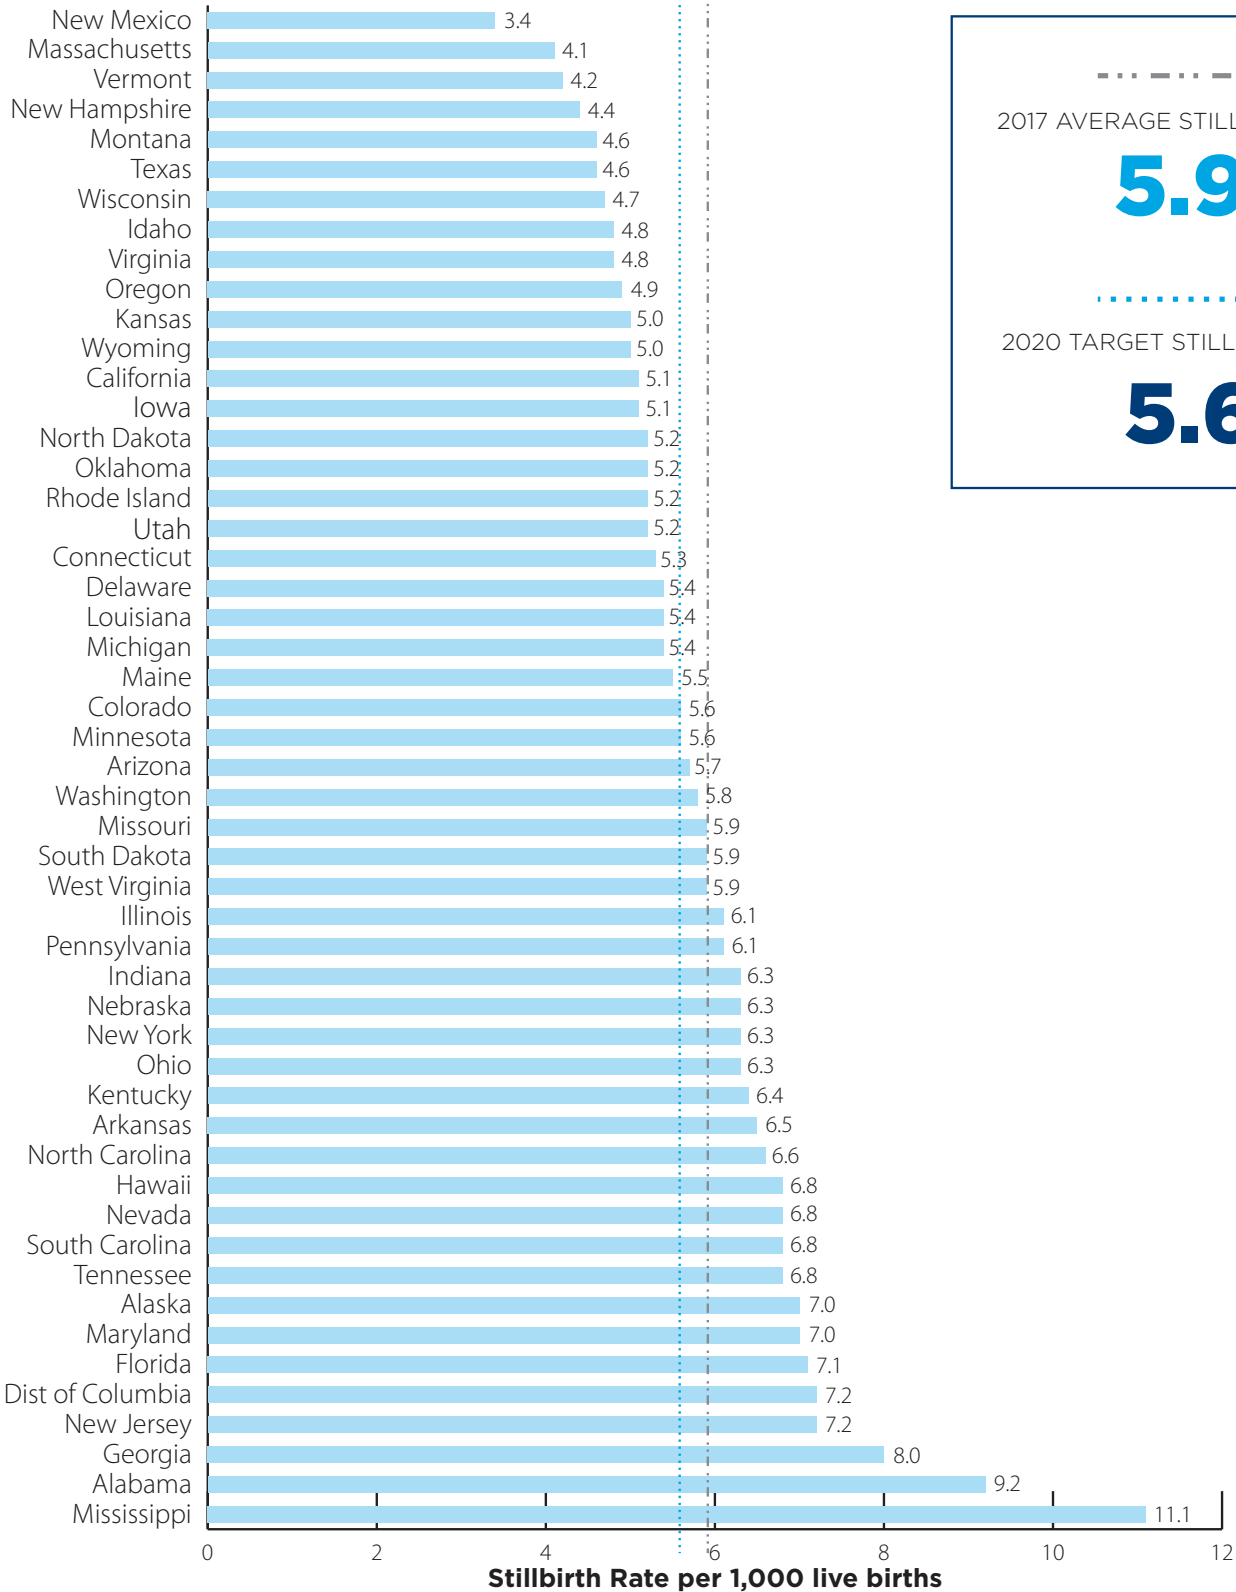

STAR LEGACY
FOUNDATION

2017 STATES BY STILLBIRTH RANK

UNITED STATES

2017 AVERAGE STILLBIRTH RATE

5.9

.....

2020 TARGET STILLBIRTH RATE

5.6